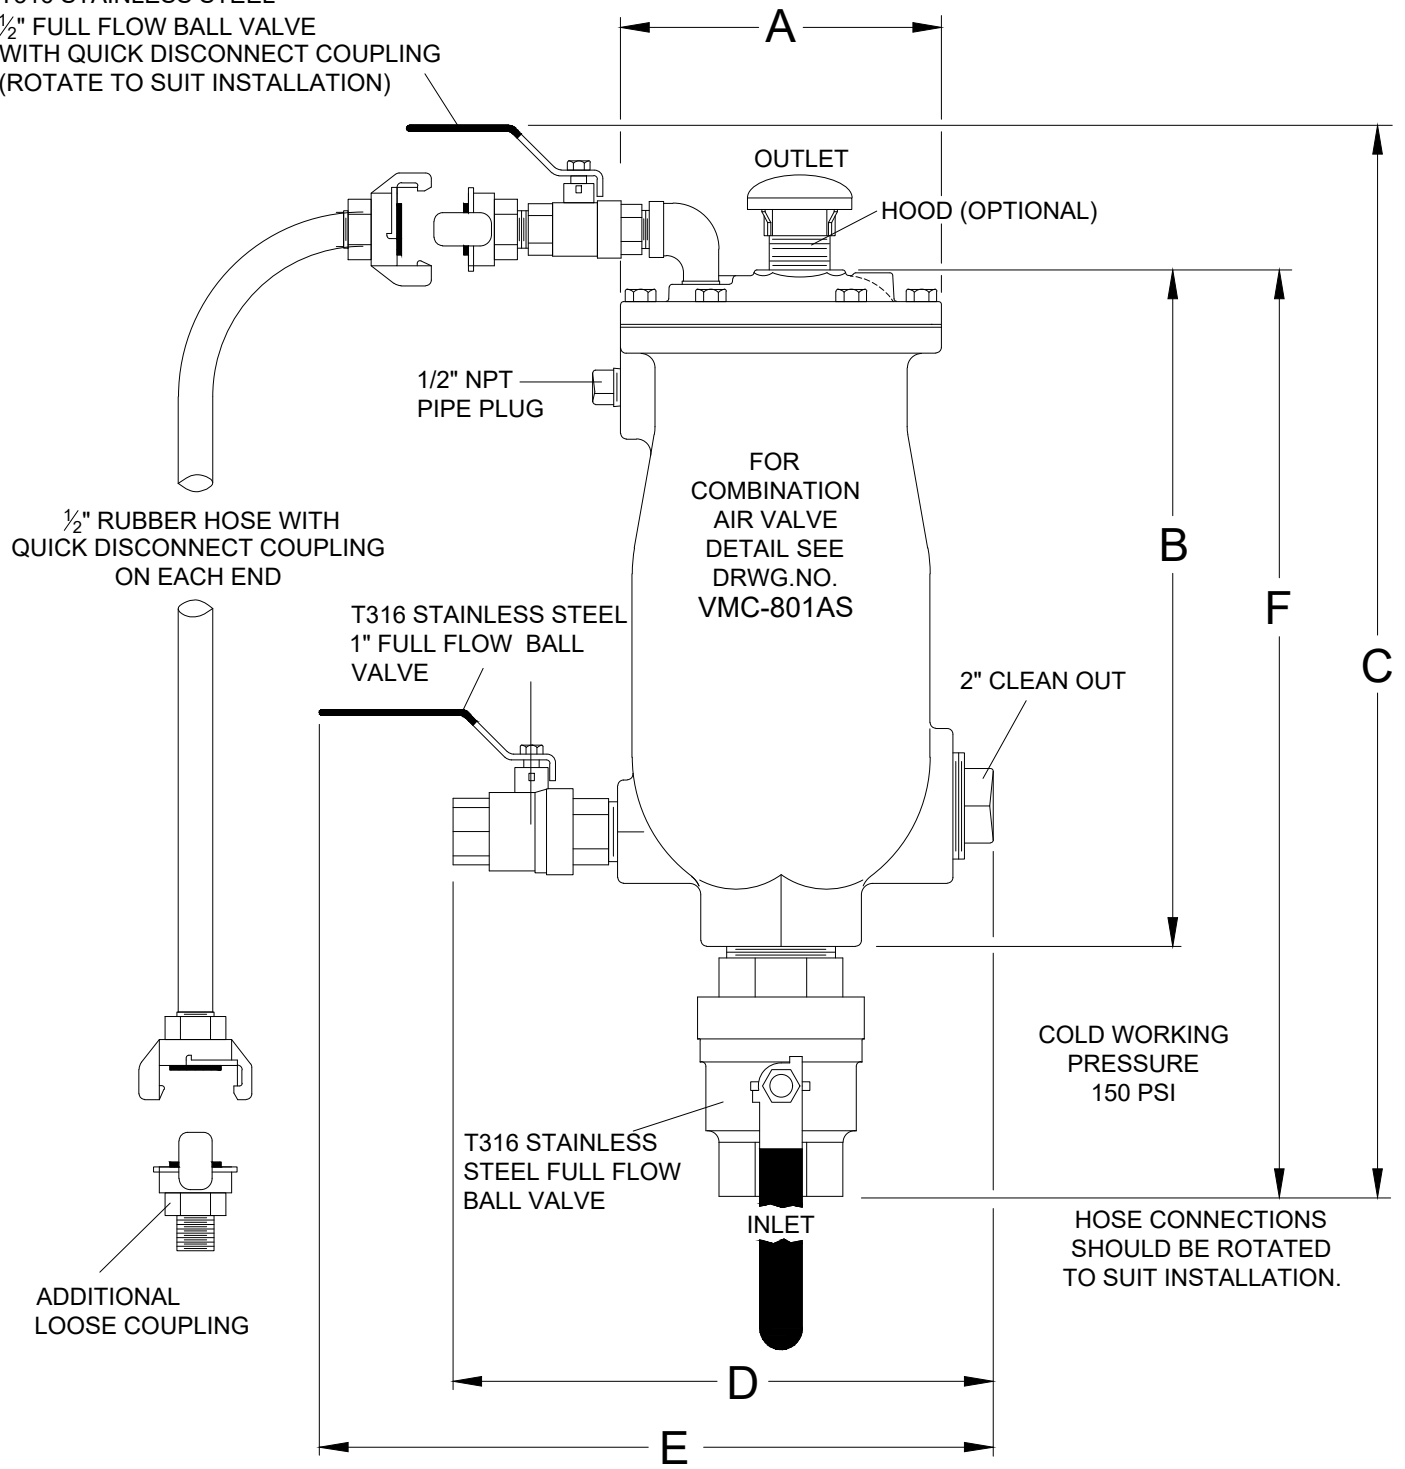

T316 STAINLESS STEEL

1/2" FULL FLOW BALL VALVE WITH QUICK DISCONNECT COUPLING (ROTATE TO SUIT INSTALLATION)

BACKWASH ACCESSORIES SHIPPED LOOSE

REV 7-15-22

VALVE SIZE	MODEL NUMBER	BWA KIT NUMBER	A	B	C	D	E	F
2 X 1	801ASBW	SPK-301ABWX	7.00	14.75	25.7	11.8	14.7	22.5
2 X 2	802ASBW	SPK-301ABWX	9.50	17.88	25.7	12.8	15.7	25.7
3 X 3	803ASBW	SPK-303ABWX	11.00	19.25	31.2	14.2	17.1	28.0
4 X 4	804ASBW	SPK-804BWX	11.00	23.25	38.2	14.1	17.0	35.0

STAINLESS STEEL WASTEWATER COMB. AIR VALVE WITH BACKWASH ACCESSORIES

DATE 11-27-17

VALVE AND MANUFACTURING CORP.

DRWG. NO.

VMC-801ASBW