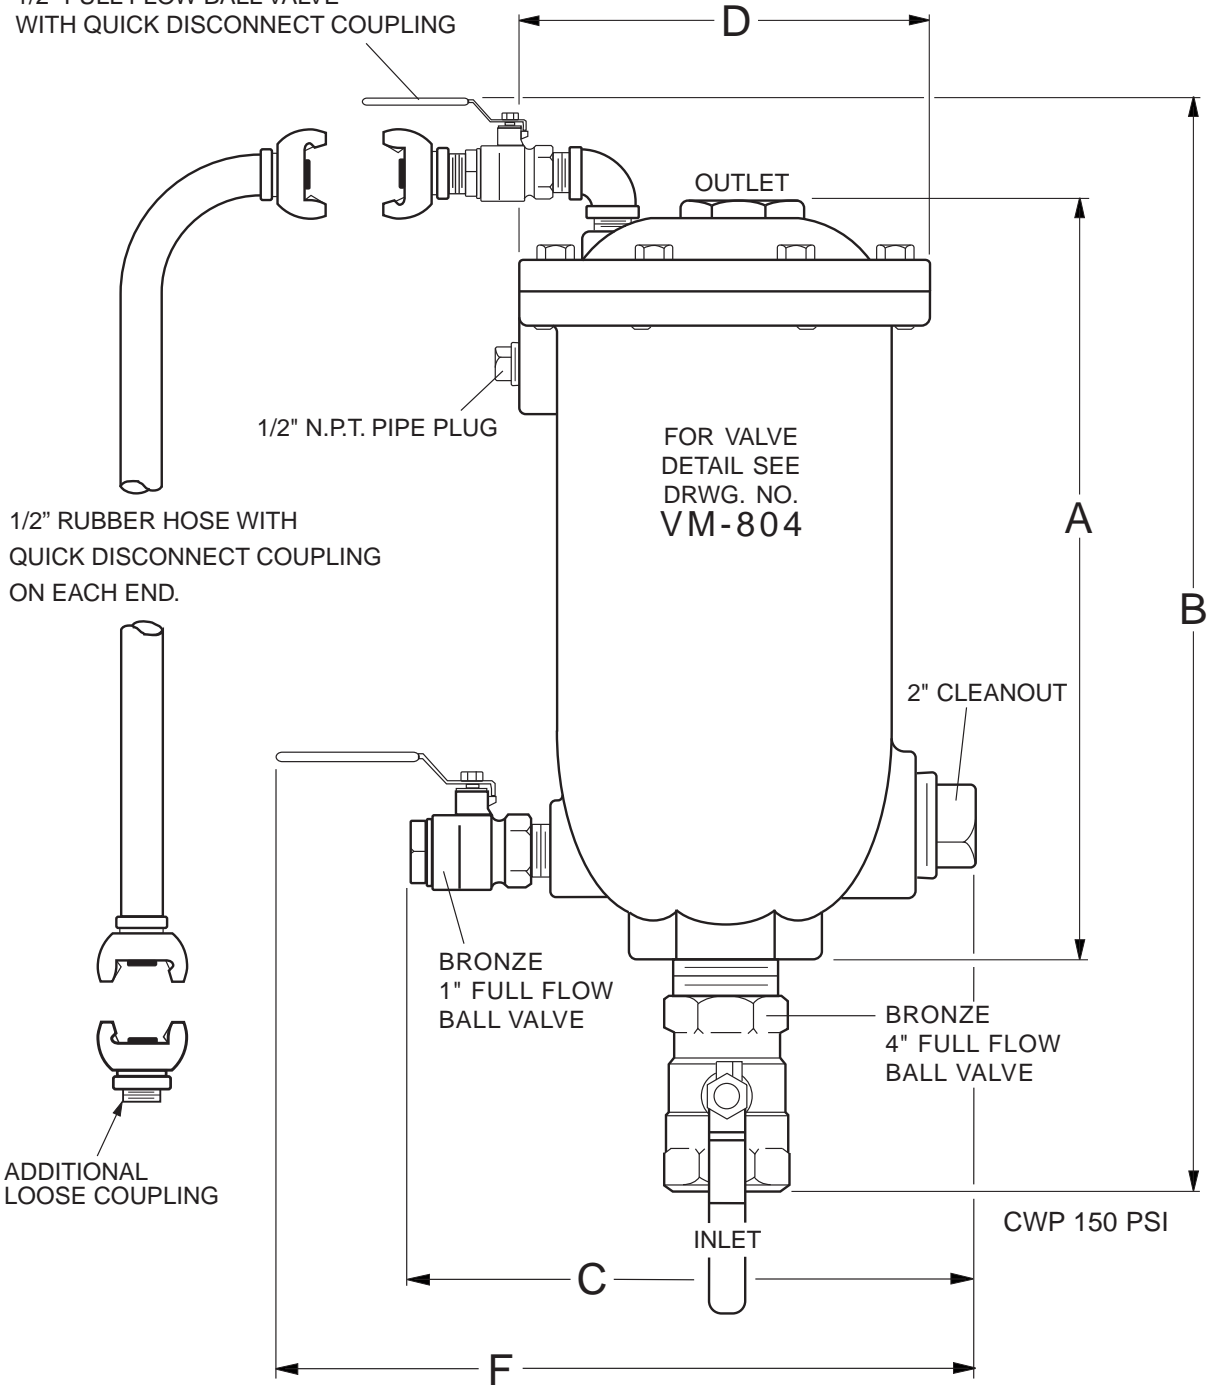

BRONZE  
1/2" FULL FLOW BALL VALVE  
WITH QUICK DISCONNECT COUPLING

VALVE DIMENSIONS, INCHES							
SIZE	MODEL NO.	BWA KIT	A	B	C	D	F
4 X 4	804BW	SPK-804BW	23.50	33.63	13.63	11.00	16.75

BACKWASH ACCESSORIES SHIPPED LOOSE.

Revised 7-22-09

WASTEWATER COMBINATION AIR VALVE W/ BACKWASH ACCESSORIES KIT

DATE 3-30-00

VALVE AND MANUFACTURING CORP.

DRWG. NO.

VM-804BW