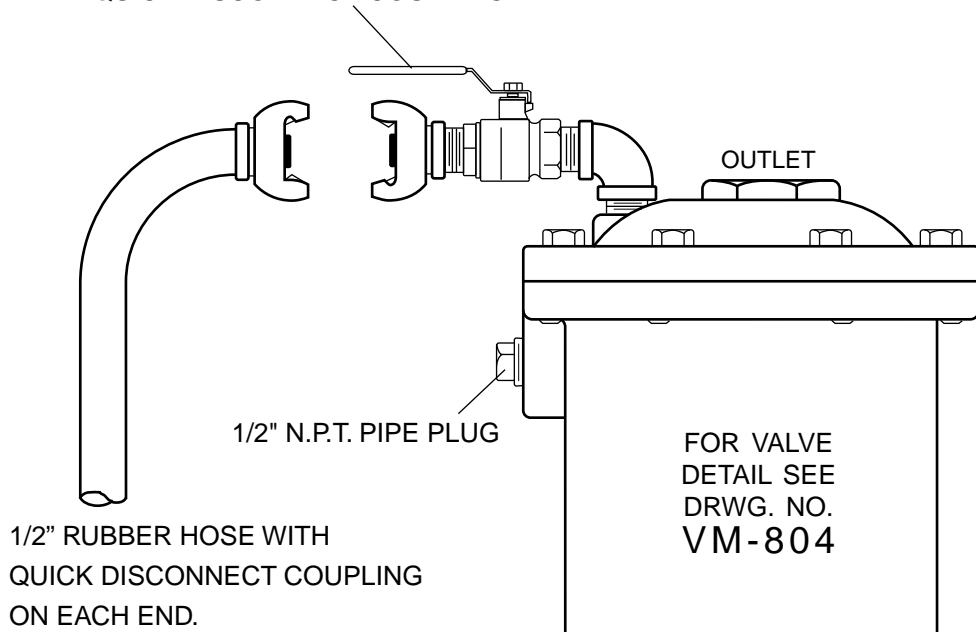

BRONZE
 1/2" FULL FLOW BALL VALVE
 WITH QUICK DISCONNECT COUPLING

1/2" RUBBER HOSE WITH
 QUICK DISCONNECT COUPLING
 ON EACH END.

1/2" N.P.T. PIPE PLUG

FOR VALVE
 DETAIL SEE
 DRWG. NO.
 VM-804

BRONZE
 1" FULL FLOW
 BALL VALVE

BRONZE
 4" FULL FLOW
 BALL VALVE

VALVE DIMENSIONS	
MODEL NO.	804BW
HEIGHT	33"
WIDTH	16"
DEPTH	11"
INLET	4"
OUTLET	4"

BACKWASH ACCESSORY KIT NO. SPK-804BW
 SHIPPED LOOSE.

Revised 12-10-01

WASTEWATER COMBINATION AIR VALVE W/ BACKWASH ACCESSORIES KIT