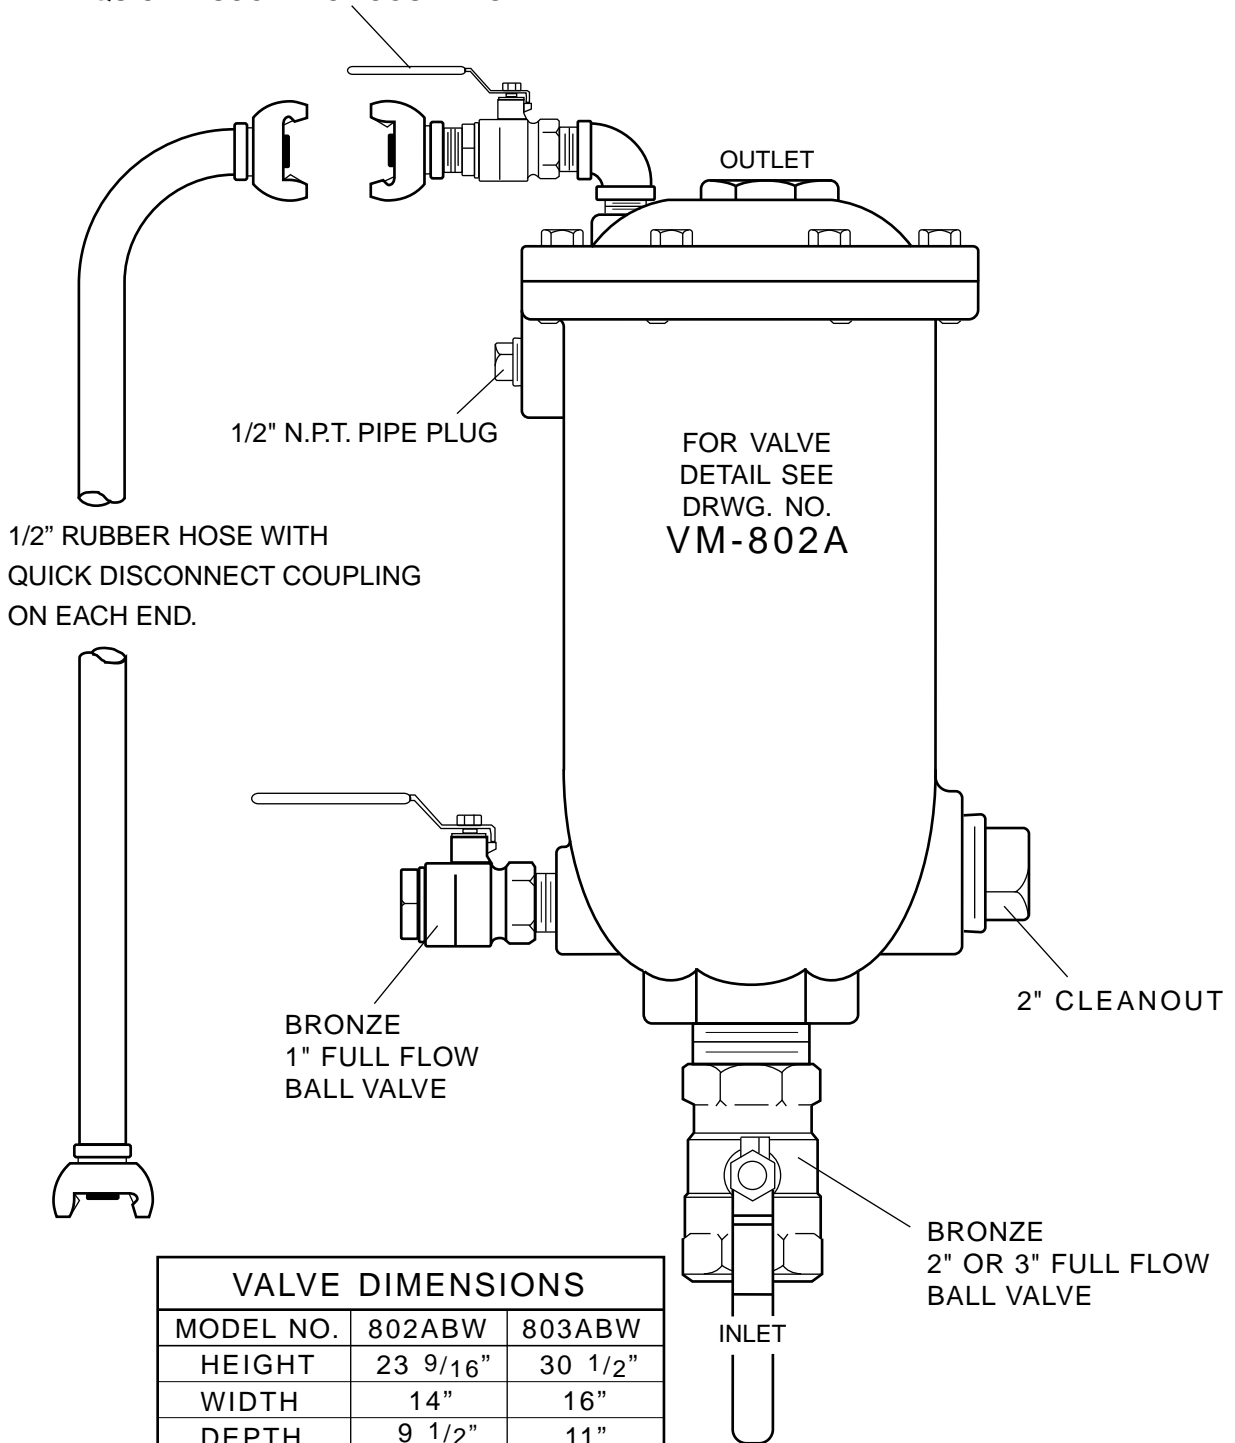

BRONZE
 1/2" FULL FLOW BALL VALVE
 WITH QUICK DISCONNECT COUPLING

VALVE DIMENSIONS		
MODEL NO.	802ABW	803ABW
HEIGHT	23 9/16"	30 1/2"
WIDTH	14"	16"
DEPTH	9 1/2"	11"
INLET	2"	3"
OUTLET	2"	3"
BWA KIT	SPK-301ABW	SPK-303ABW

BACKWASH ACCESSORIES SHIPPED LOOSE.

Revised 12-10-01

WASTEWATER COMBINATION AIR VALVE W/ BACKWASH ACCESSORIES KIT

DATE 3-29-00

VALVE AND MANUFACTURING CORP.

DRWG. NO.

VM-802ABW