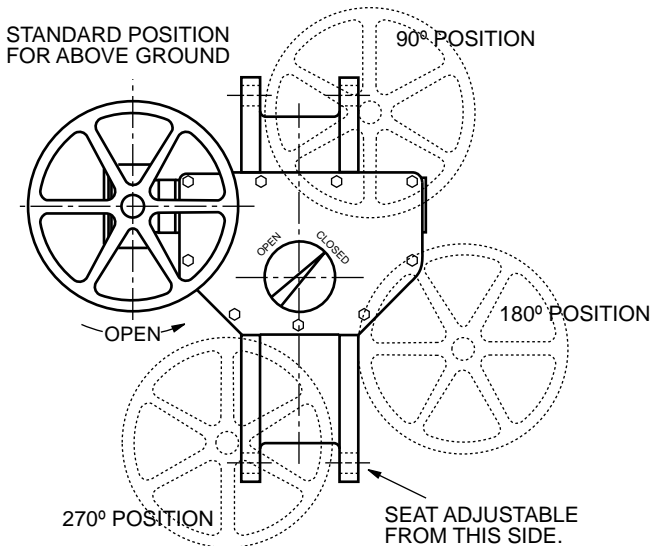

4" - 24" SIZES
(LS-1 to LS-4)

30" - 36" SIZES
(LS-5)

42" - 96" SIZES
(LS5.2, LS6, LS7)

42" - 96" SIZES
(LS5.2, LS6, LS7)

LS5.2, LS6, AND LS7 BEVEL GEAR POSITIONS.

Revised 2-6-03

BUTTERFLY VALVE TRAVELING NUT ACTUATOR MOUNTING POSITIONS