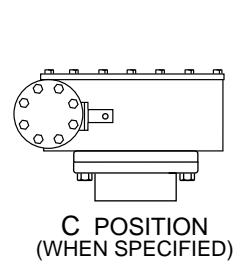

4" - 24" SIZES
(LS-1 to LS-4)

30" - 36" SIZES
(LS-5)

42" - 96" SIZES
(LS5.2, LS6, LS7)

42" - 96" SIZES
(LS5.2, LS6, LS7)

LS5.2, LS6, AND LS7 BEVEL GEAR POSITIONS.

Revised 2-6-03

BUTTERFLY VALVE TRAVELING NUT ACTUATOR MOUNTING POSITIONS