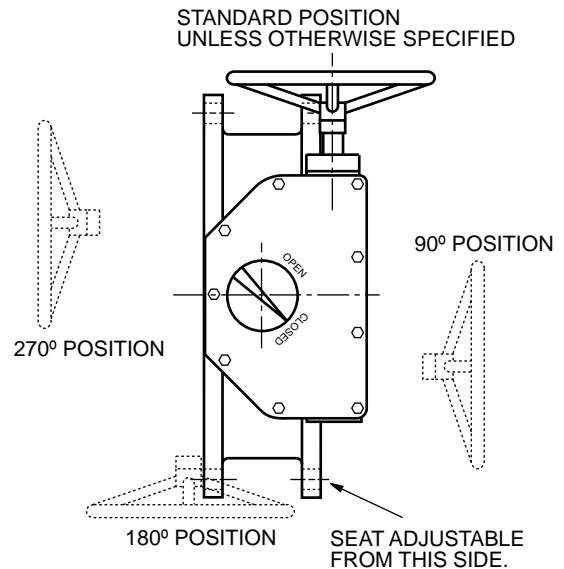

4" - 24" SIZES
(LS-1 to LS-4)

30" - 36" SIZES
(LS-5)

42" - 96" SIZES
(LS5.2, LS6, LS7)

42" - 96" SIZES
(LS5.2, LS6, LS7)

LS5.2, LS6, AND LS7 BEVEL GEAR POSITIONS.

Revised 2-6-03

BUTTERFLY VALVE TRAVELING NUT ACTUATOR MOUNTING POSITIONS