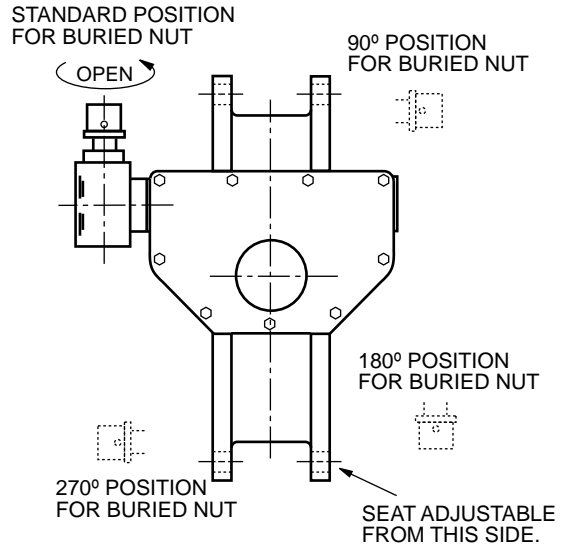

4" - 24" SIZES
(LS-1 to LS-4)

30" - 36" SIZES
(LS-5)

42" - 96" SIZES
(LS5.2, LS6, LS7)

42" - 96" SIZES
(LS5.2, LS6, LS7)

LS5.2, LS6, AND LS7 BEVEL GEAR POSITIONS.

Revised 2-6-03

BUTTERFLY VALVE TRAVELING NUT ACTUATOR MOUNTING POSITIONS