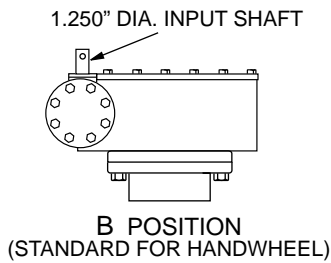

4" - 24" SIZES
(LS-1 to LS-4)

30" - 36" SIZES
(LS-5)

42" - 96" SIZES
(LS5.2, LS6, LS7)

42" - 96" SIZES
(LS5.2, LS6, LS7)

LS5.2, LS6, AND LS7 BEVEL GEAR POSITIONS.

Revised 2-6-03

BUTTERFLY VALVE TRAVELING NUT ACTUATOR MOUNTING POSITIONS