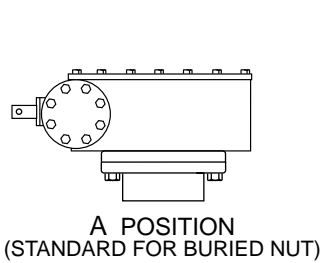

4" - 24" SIZES
(LS-1 to LS-4)

30" - 36" SIZES
(LS-5)

42" - 96" SIZES
(LS5.2, LS6, LS7)

42" - 96" SIZES
(LS5.2, LS6, LS7)

LS5.2, LS6, AND LS7 BEVEL GEAR POSITIONS.

Revised 2-6-03

BUTTERFLY VALVE TRAVELING NUT ACTUATOR MOUNTING POSITIONS