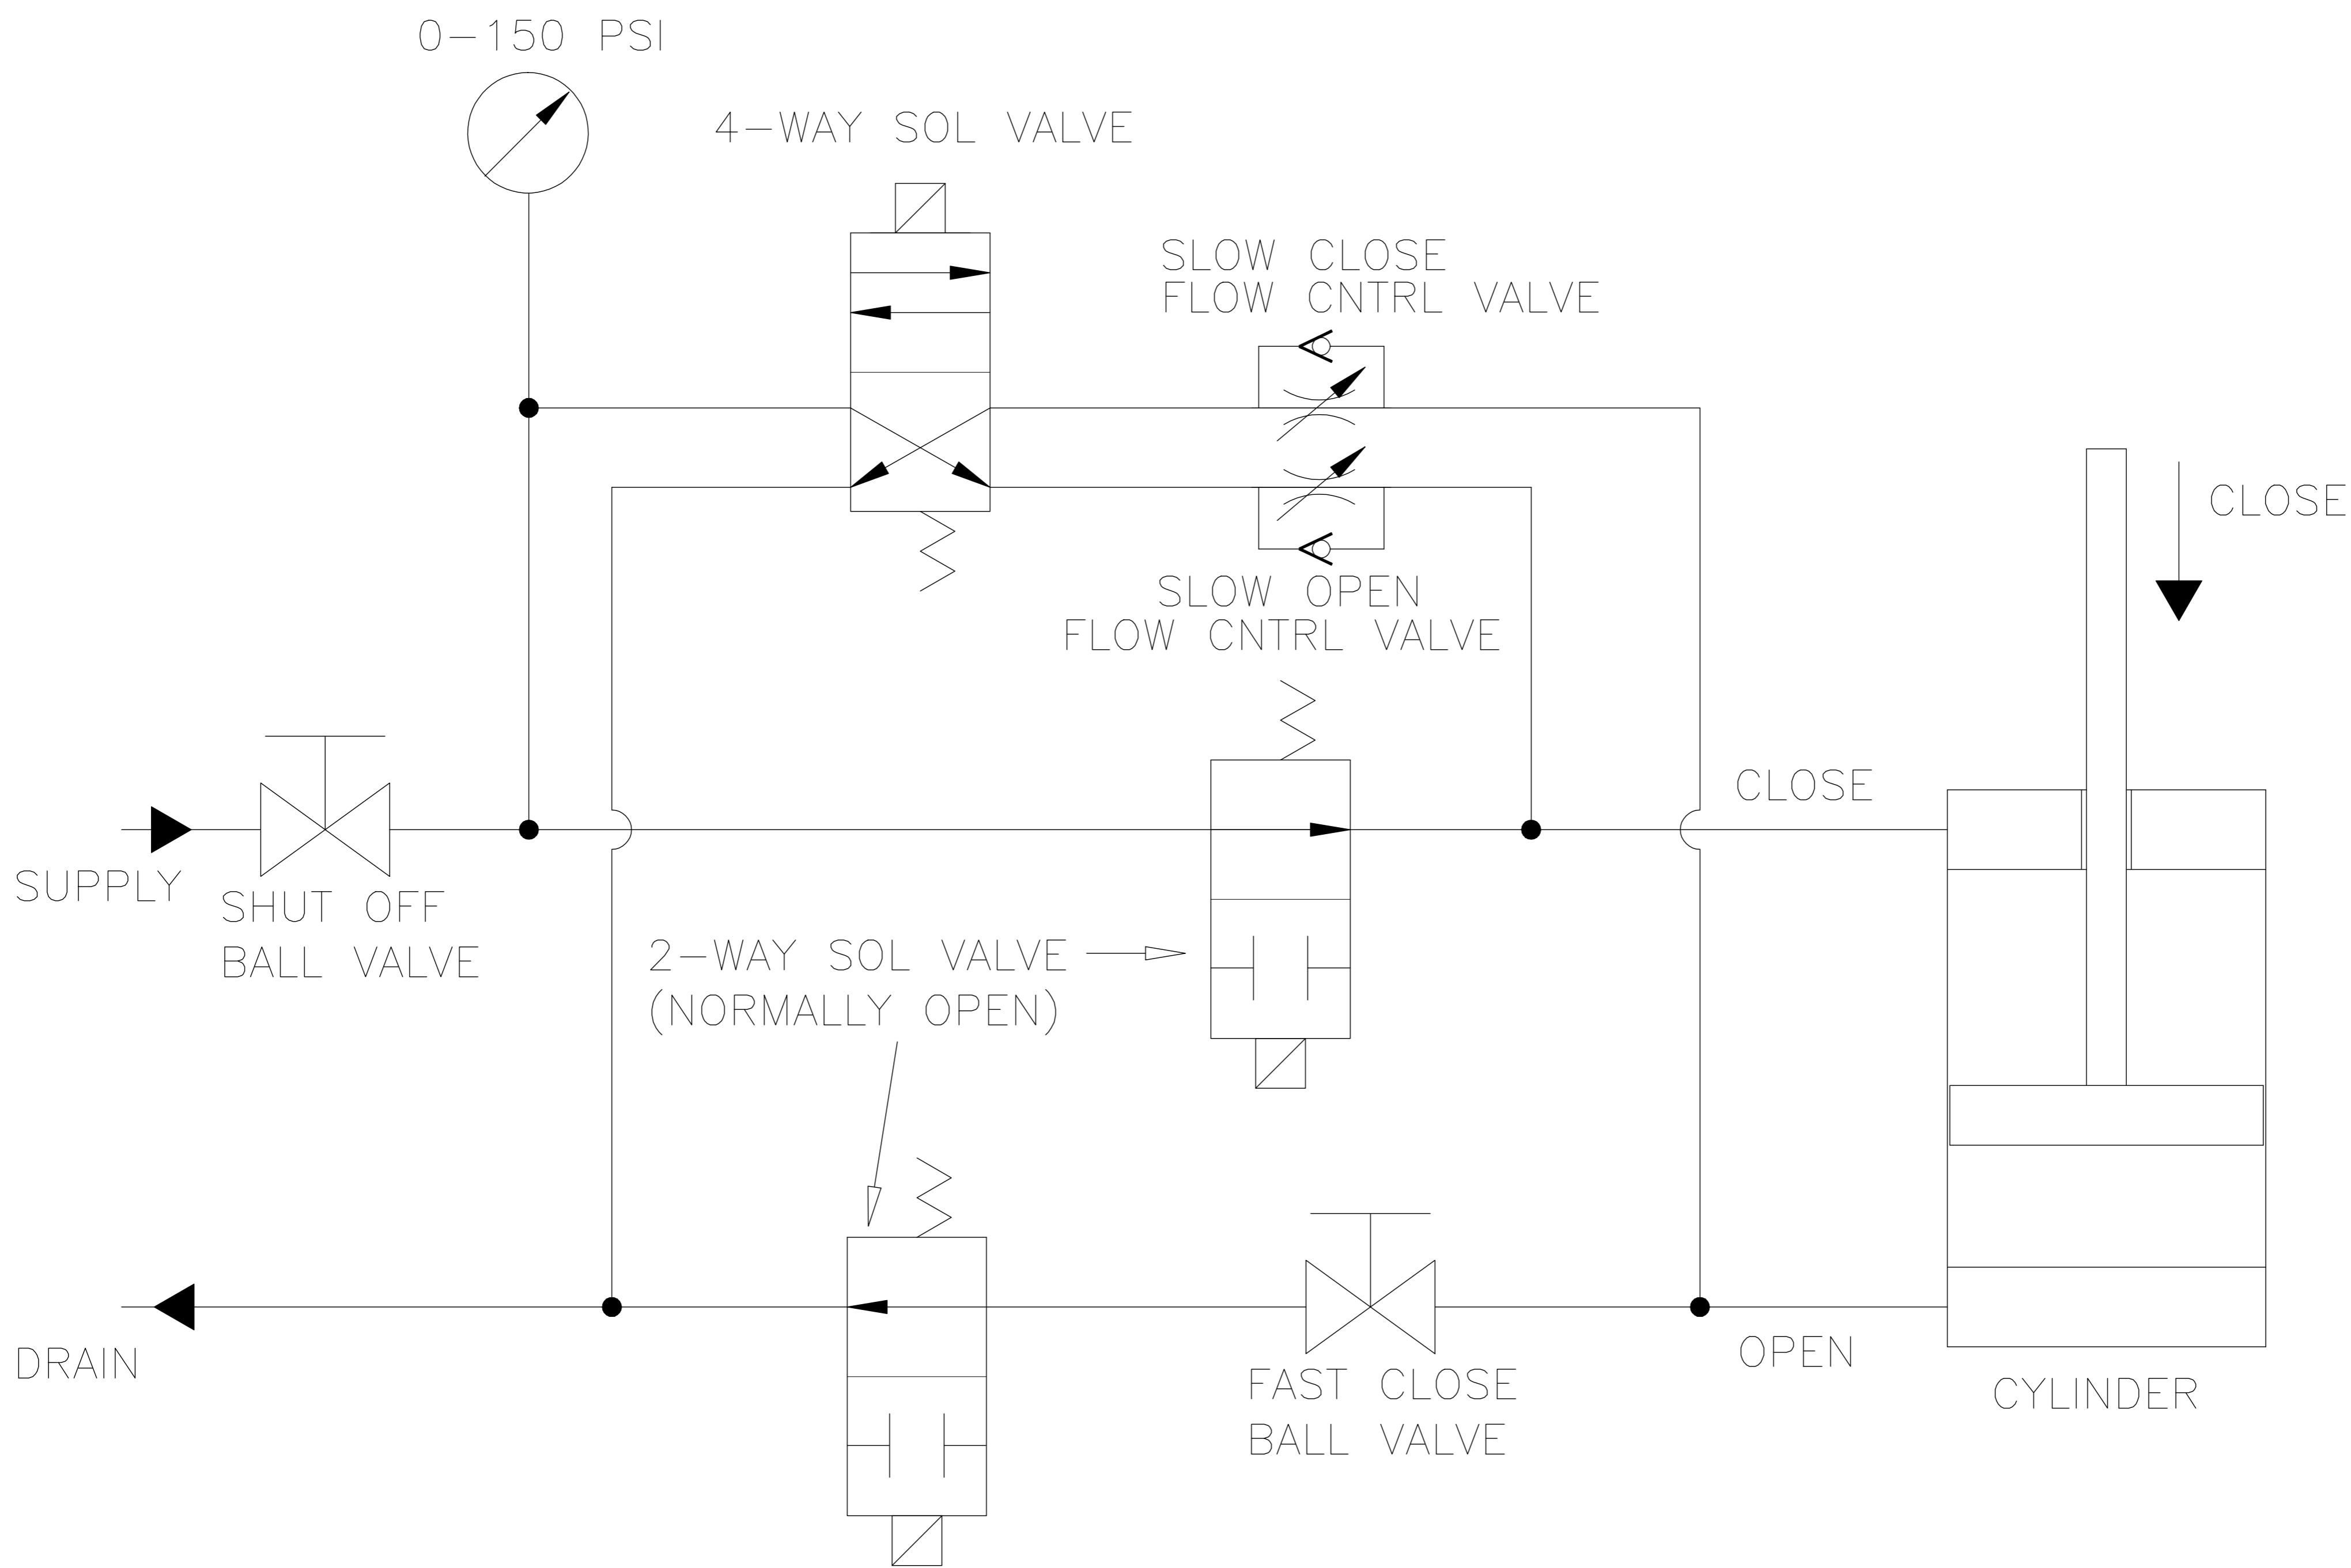

HYDRAULIC PANEL PUMP CONTROL SYSTEM HYDRAULIC SCHEMATIC

HYDRAULIC PANEL PUMP CONTROL SYSTEM SCHEMATIC

DATE 6/26/08

VAL-MATIC

VALVE AND MANUFACTURING CORP.

DRWG. NO.

SSC-2302